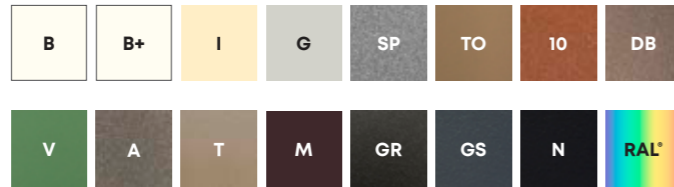

ALBA

Colours | Colori

Structure and blades
Struttura e lamelle

Maximum dimensions Dimensioni massime	450 x 608,3 cm		3150 l/h 2 Drains open 2 Scarichi aperti
	600 x 608,3 cm		110 Kg / mq (dim. 450 x 608,3 x 280h cm)
Total height Altezza totale	303 cm standard		6 With closed blades A lamelle chiuse
	373 cm max		3 With open blades A lamelle aperte
Pillar section Sezione pilastri	11 x 11 cm		Master Somfy IO
			Not integrated Non integrate Opt
Beam section Sezione trave	11 x 23 h cm		Opt
			Opt
Blade passage Passo lame	21,5 cm		Opt
			■
Integrated gutters Gronde integrate	■		
Downpipe integrated in the pillar Pluviale integrato nel pilastro	■		

The maximum permissible load is calculated with closed blades and 275 cm of height passage, thus in the worst-case situation. In case of snow, it is advisable to position the blades at 90° to avoid excessive accumulations.
Il carico massimo ammissibile è calcolato a lamelle chiuse e a 275 cm di passaggio, quindi nella situazione più sfavorevole. In caso di neve è comunque consigliabile posizionare le lamelle a 90° per evitare eccessivi accumuli.